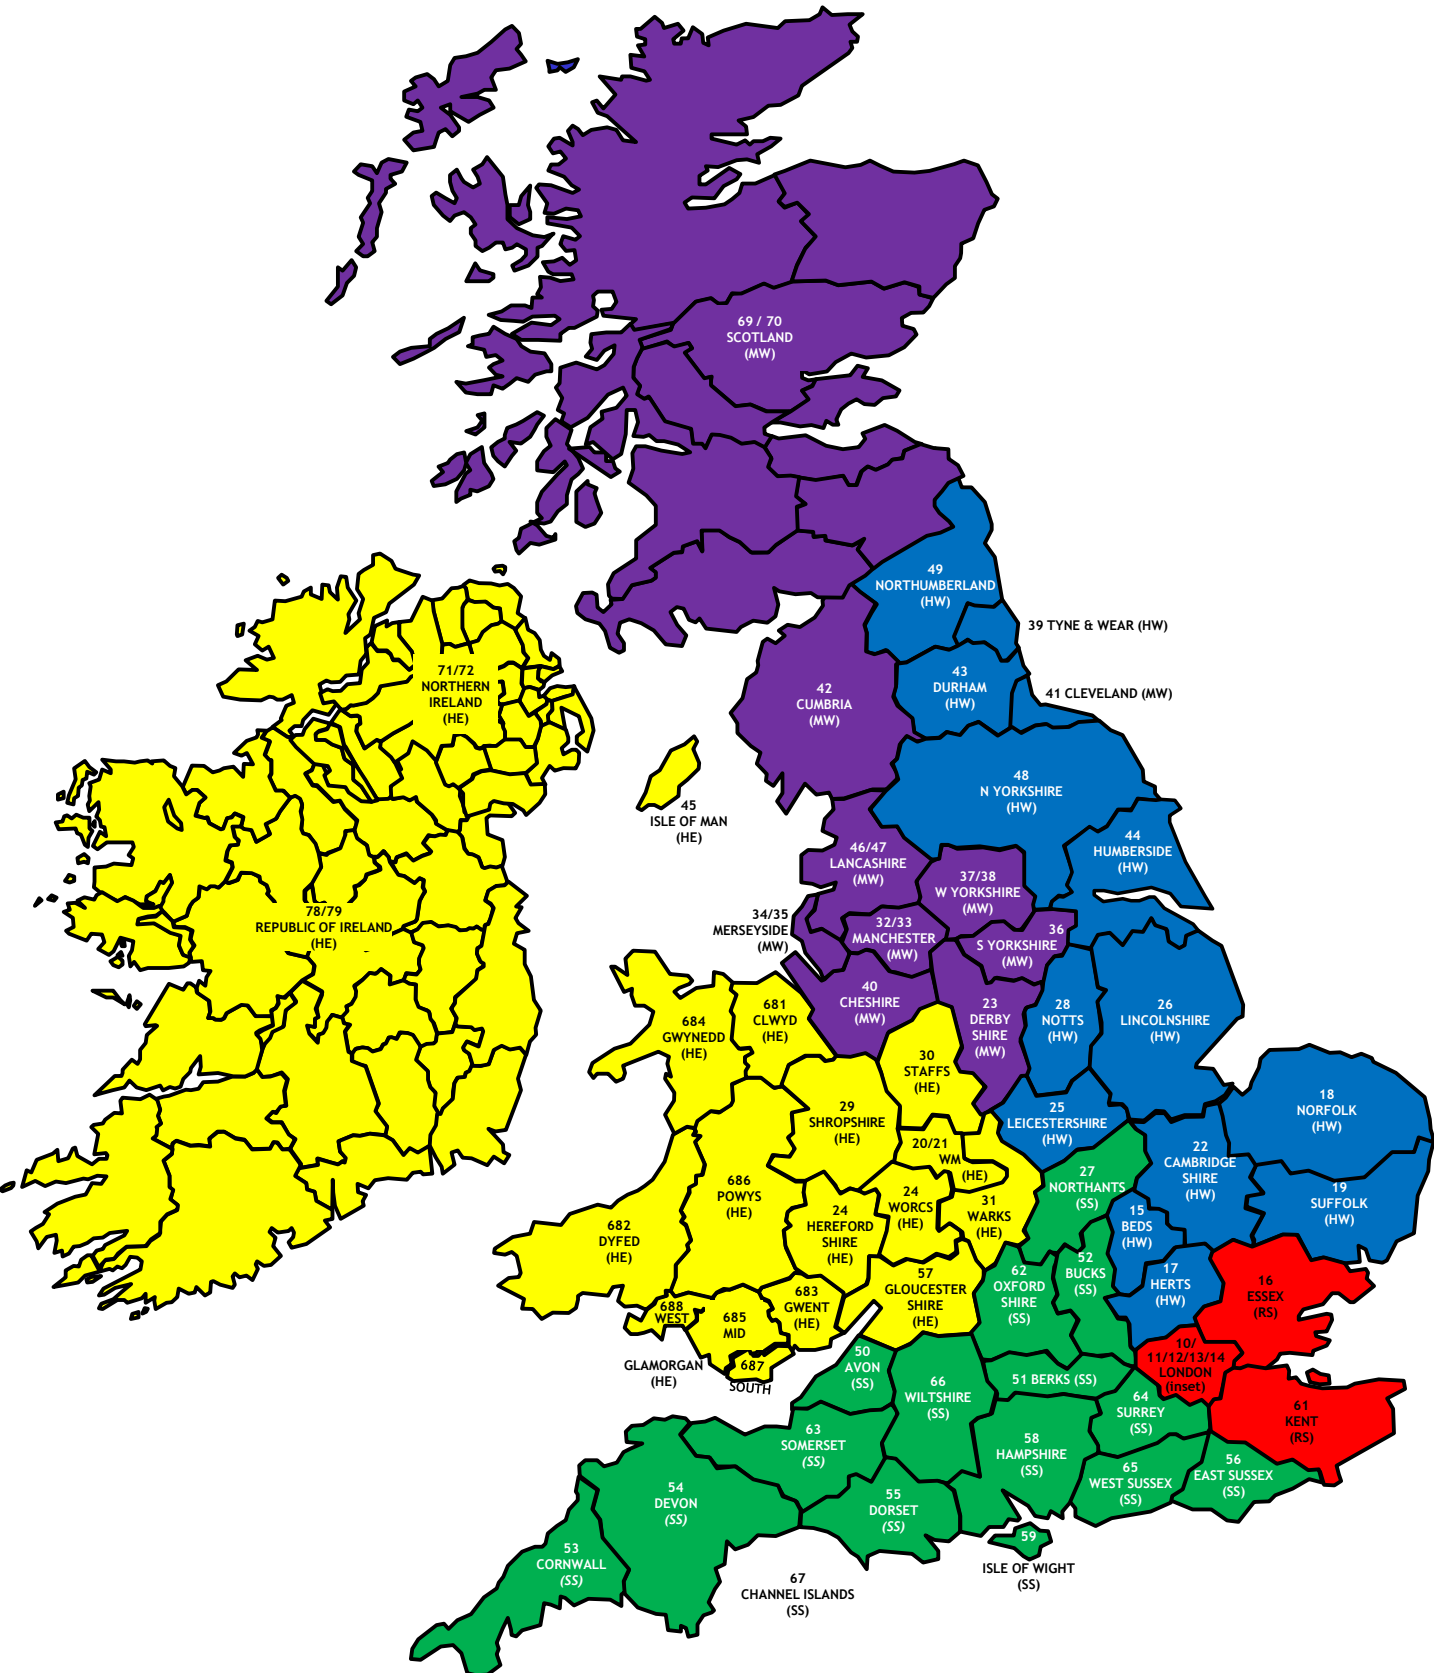

Vocational Quality Advisors

By UK Region (From 1 April 2017)