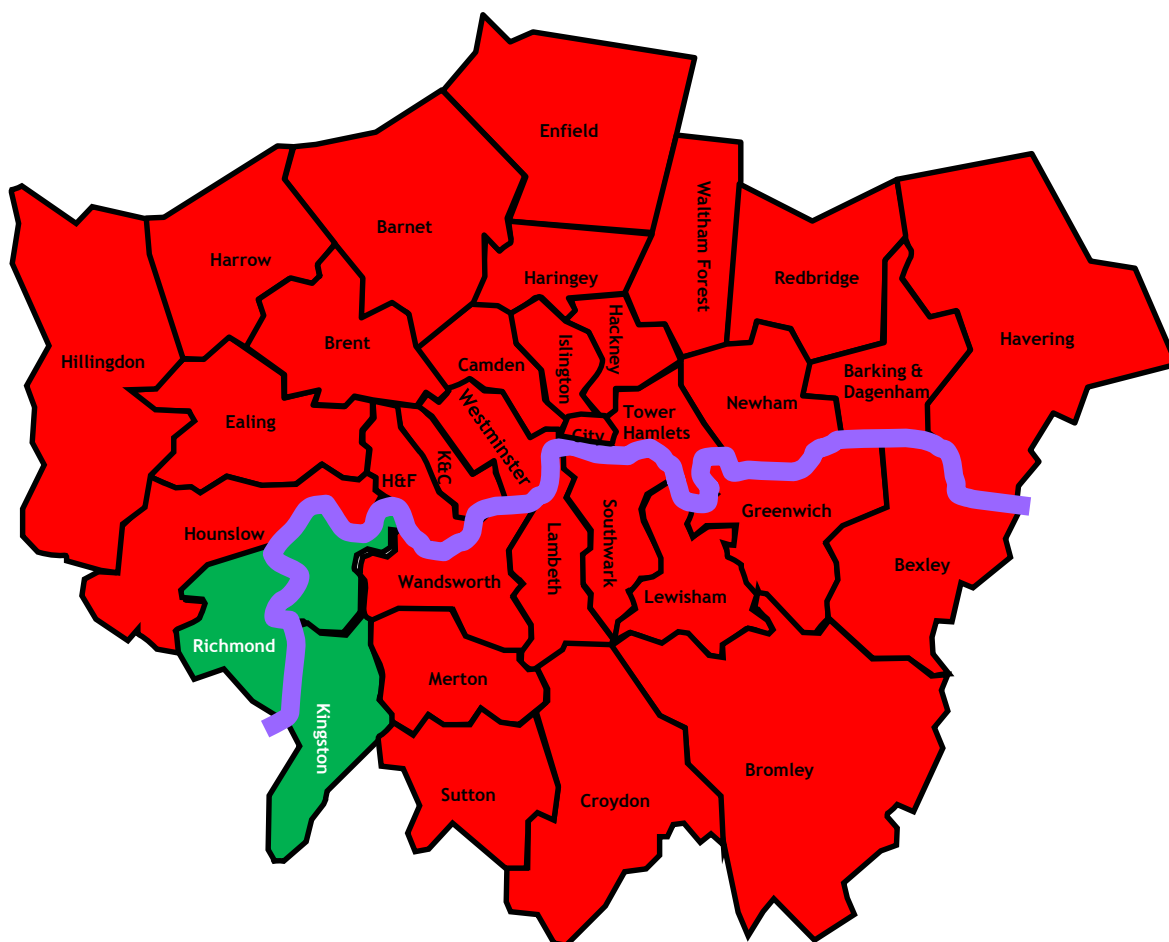

Vocational Quality Advisors By London Borough

Borough	VQA	Centre Number	Borough	VQA	Centre Number
Hammersmith & Fulham	Rhonda Simpson	101	Enfield	Rhonda Simpson	125
Kensington & Chelsea	Rhonda Simpson	101	Haringey	Rhonda Simpson	126
Camden	Rhonda Simpson	102	Harrow	Rhonda Simpson	127
Islington	Rhonda Simpson	103	Havering	Rhonda Simpson	128
Hackney	Rhonda Simpson	104	Hillingdon	Rhonda Simpson	129
City of London & Tower Hamlets	Rhonda Simpson	105	Hounslow	Rhonda Simpson	131
Greenwich	Rhonda Simpson	106	Newham	Rhonda Simpson	132
Lewisham	Rhonda Simpson	107	Redbridge	Rhonda Simpson	133
Southwark	Rhonda Simpson	108	Waltham Forest	Rhonda Simpson	134
Lambeth	Rhonda Simpson	109	Bexley	Rhonda Simpson	141
Wandsworth	Rhonda Simpson	110	Bromley	Rhonda Simpson	142
Westminster	Rhonda Simpson	112	Croydon	Rhonda Simpson	143
Barking & Dagenham	Rhonda Simpson	121	Kingston	Sue Smith	144
Barnet	Val Benney	122	Merton	Rhonda Simpson	145
Brent	Val Benney	123	Richmond	Sue Smith	146
Ealing	Val Benney	124	Sutton	Rhonda Simpson	147

Please note: Not all centres conform to the Cambridge Number system. For centres with numbers that do not conform to the boroughs above, please consult the map and contact the Vocational Quality Advisor who covers your London borough.