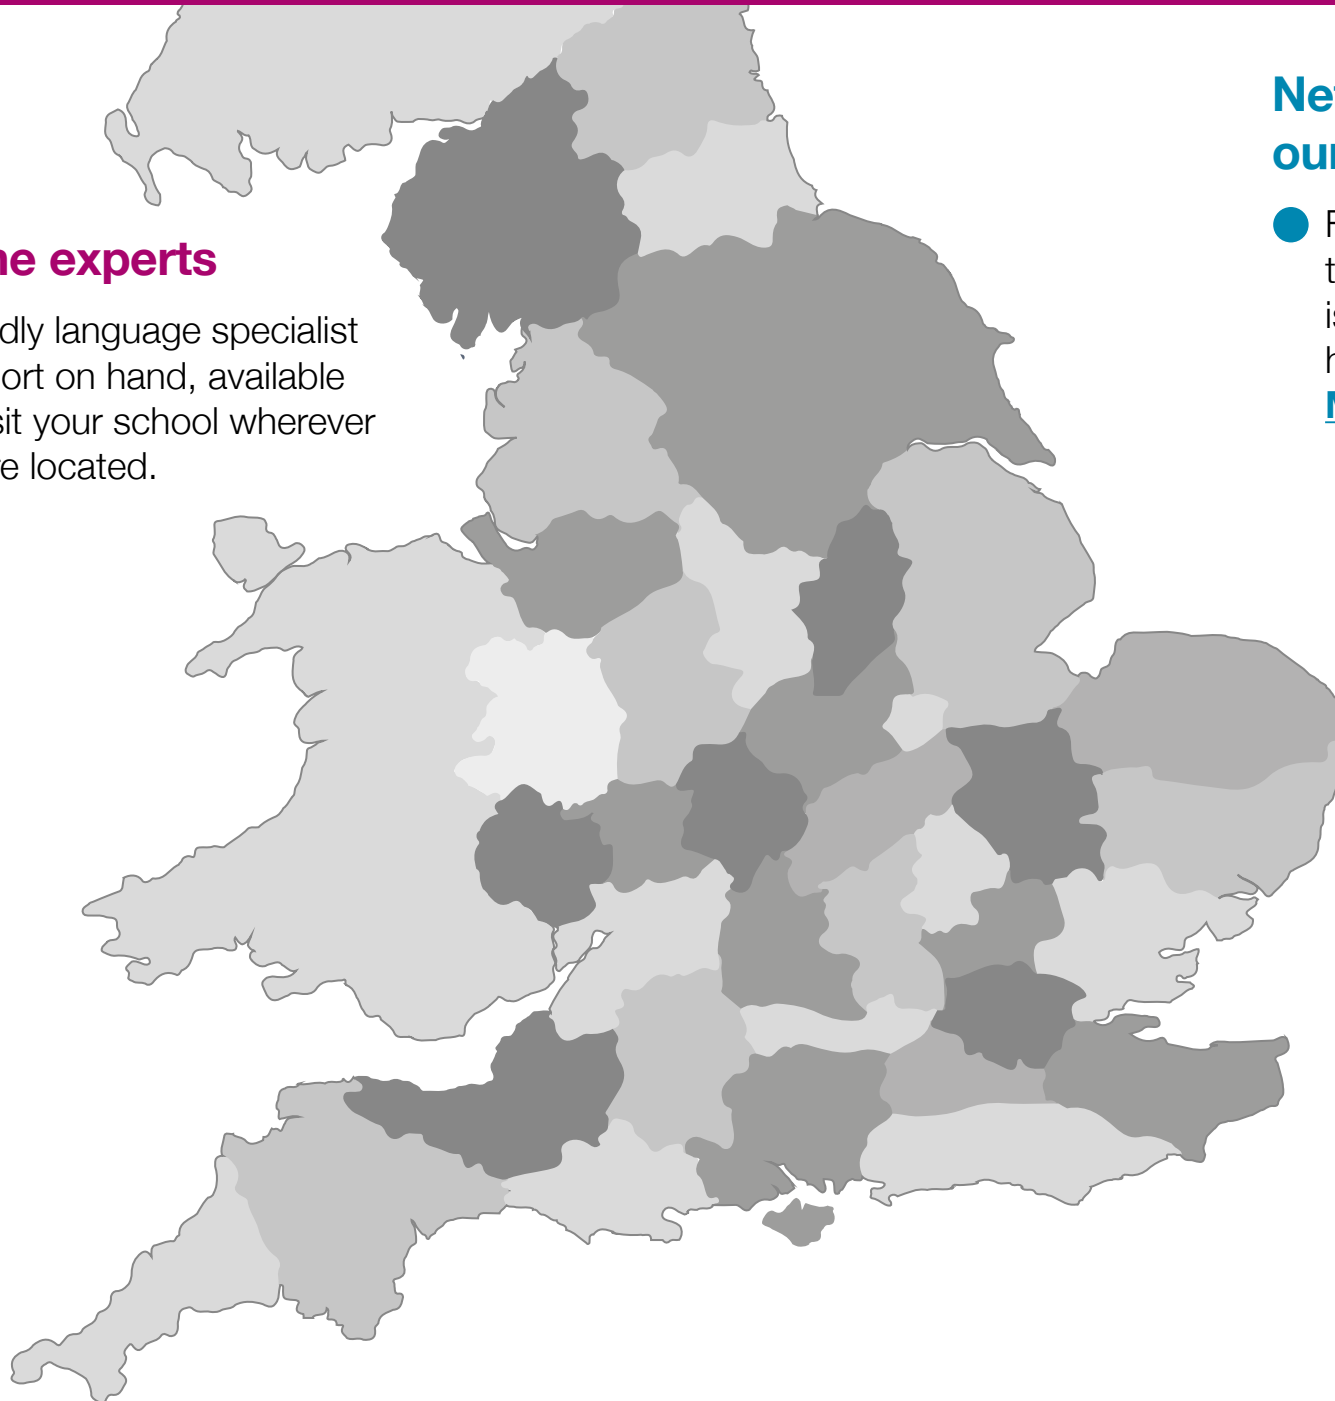

Modern Languages Network

Events and support for great teaching and assessment

Ask the experts

- Friendly language specialist support on hand, available to visit your school wherever you're located.

Network with teachers local to you at our autumn and spring network events

- Find your nearest network event by hovering over the blue points on the map with your cursor. If there isn't a network in your area and you'd be willing to host an event, please email us at MFLevents1@pearson.com