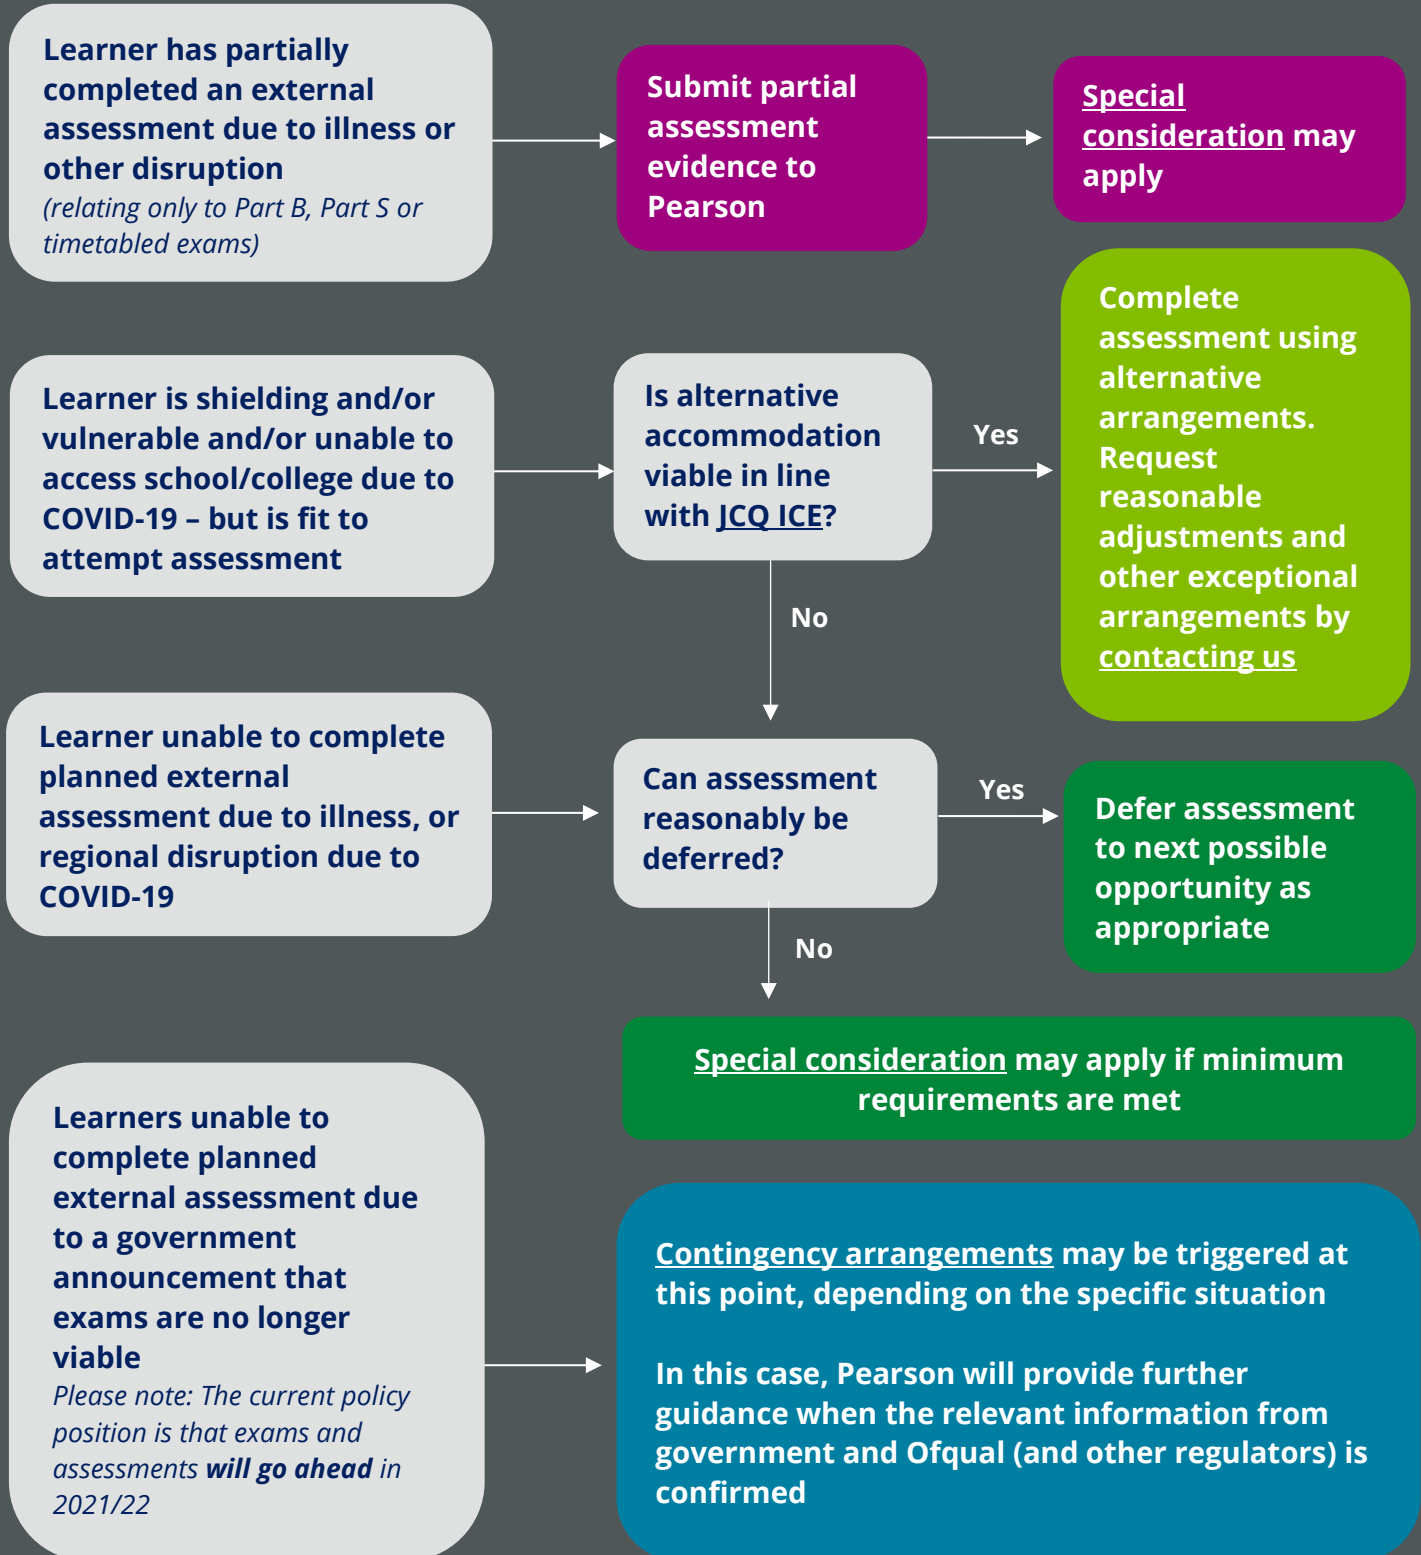

Managing absence in BTEC external assessments

The confirmed policy position is that exams and assessments will go ahead in 2021/22

If you need any support, we are here to help.
Please use the [Pearson Support Portal](#) to contact us.