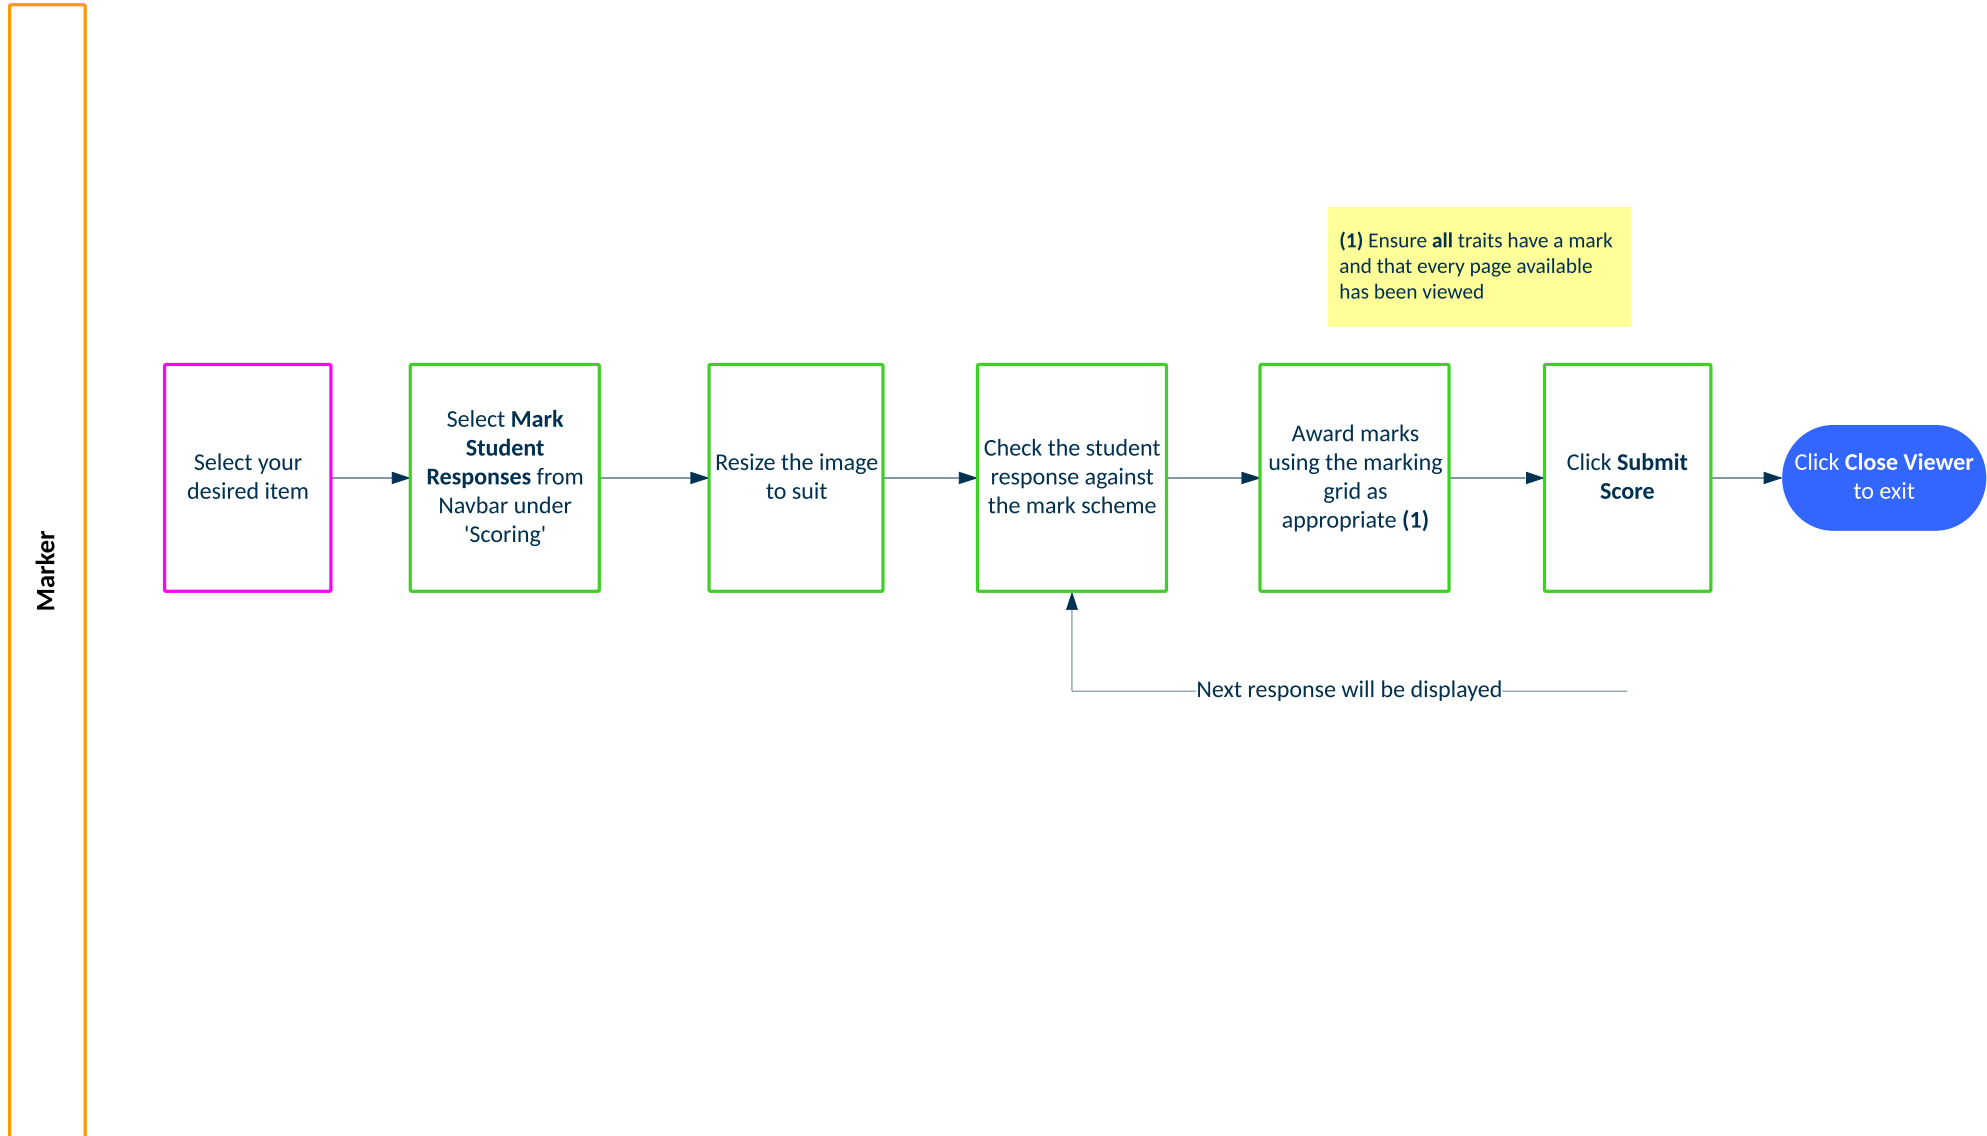

How do I mark using ePEN?