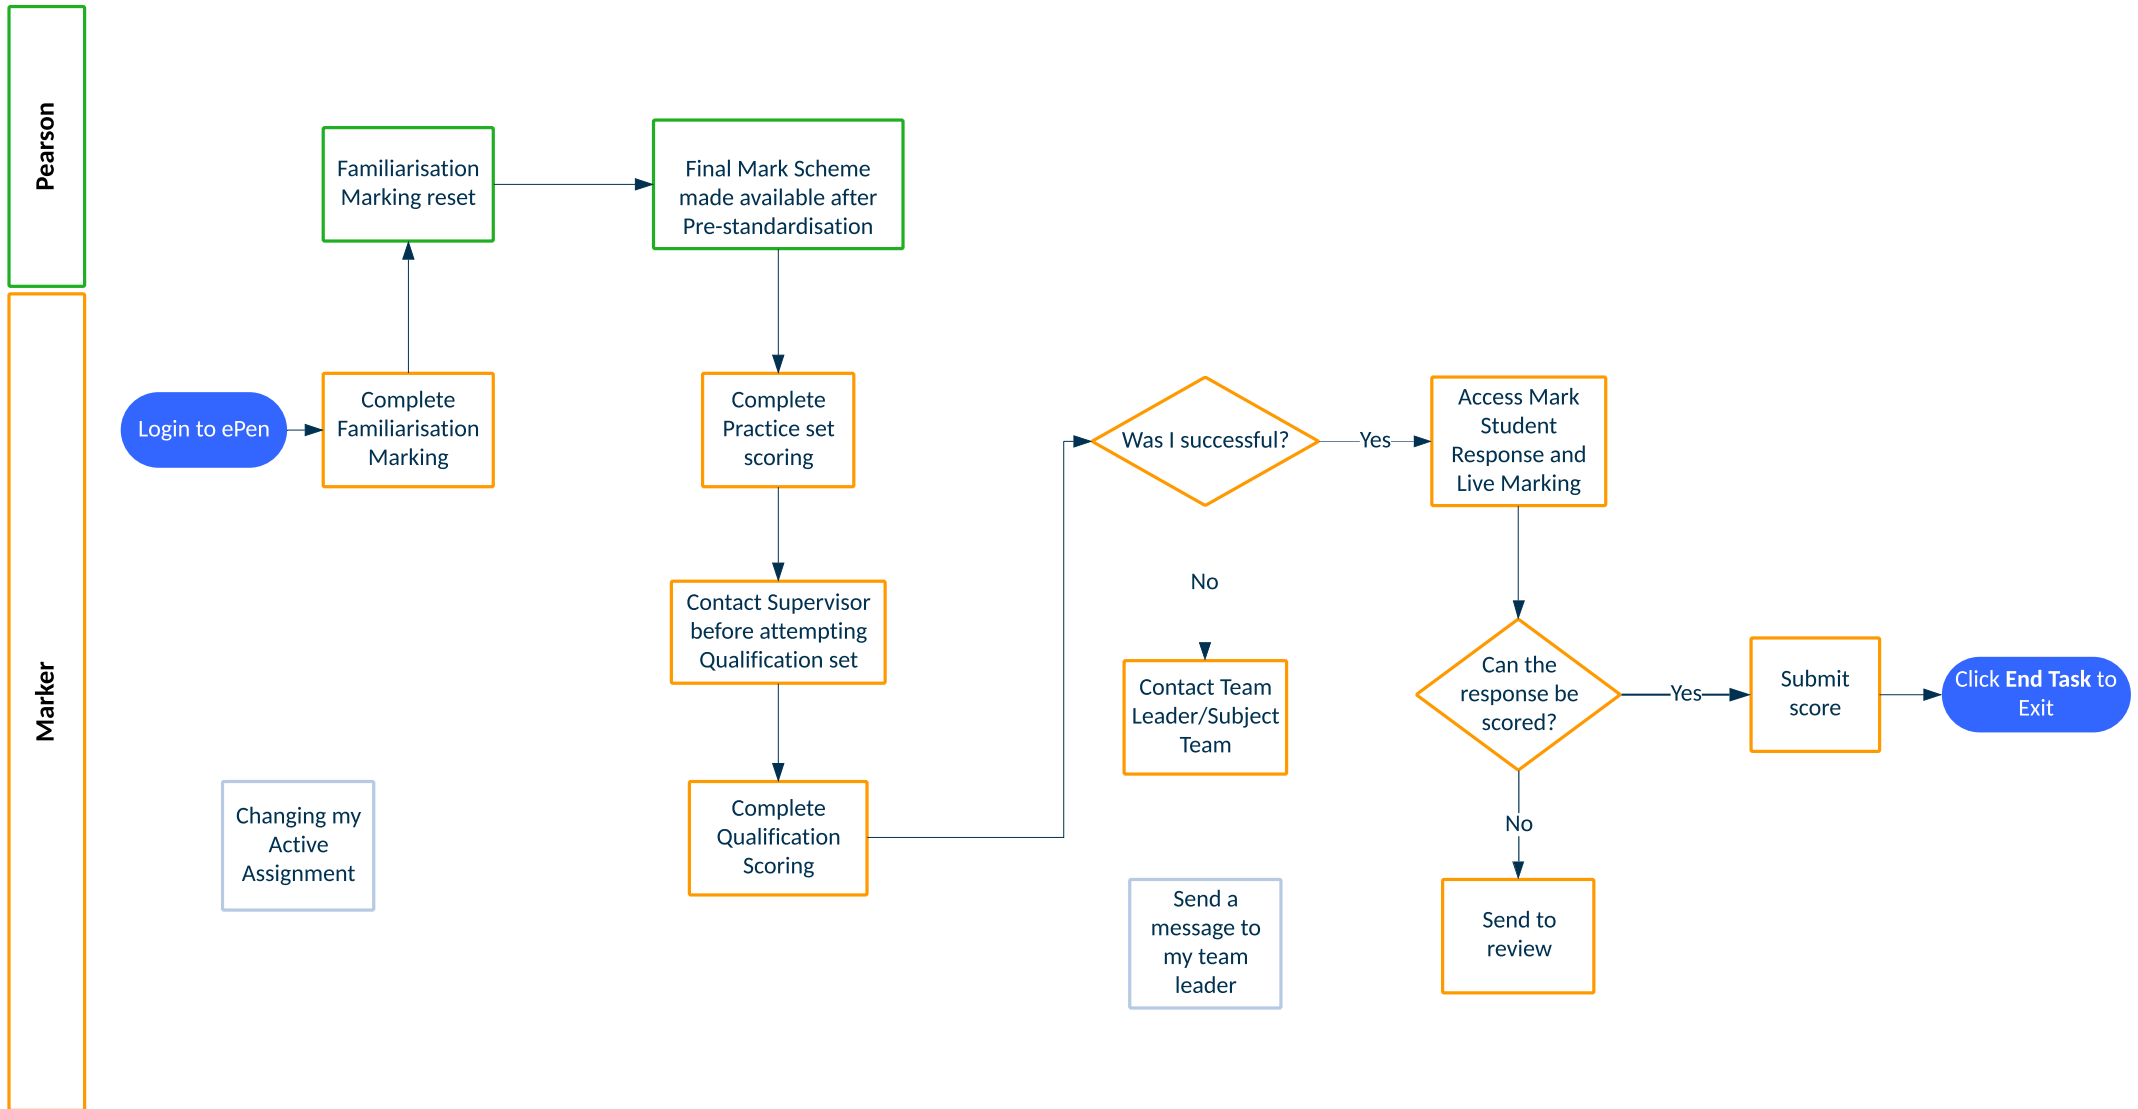

ePEN Marker activity overview

Applicable to papers which are Standardised online (OLS)

How do I send a message?

How do I change my Active Assignment?

Marker

How do I access Familiarisation marking?

How do I access and mark Practice Sets?

Note: Practice sets will be available from 08:00am on the day of the standardisation activity. You must ensure you have access to the Final Mark Scheme prior to attempting any Practice Sets. Please note you will only have access to those items you have been contracted to mark.