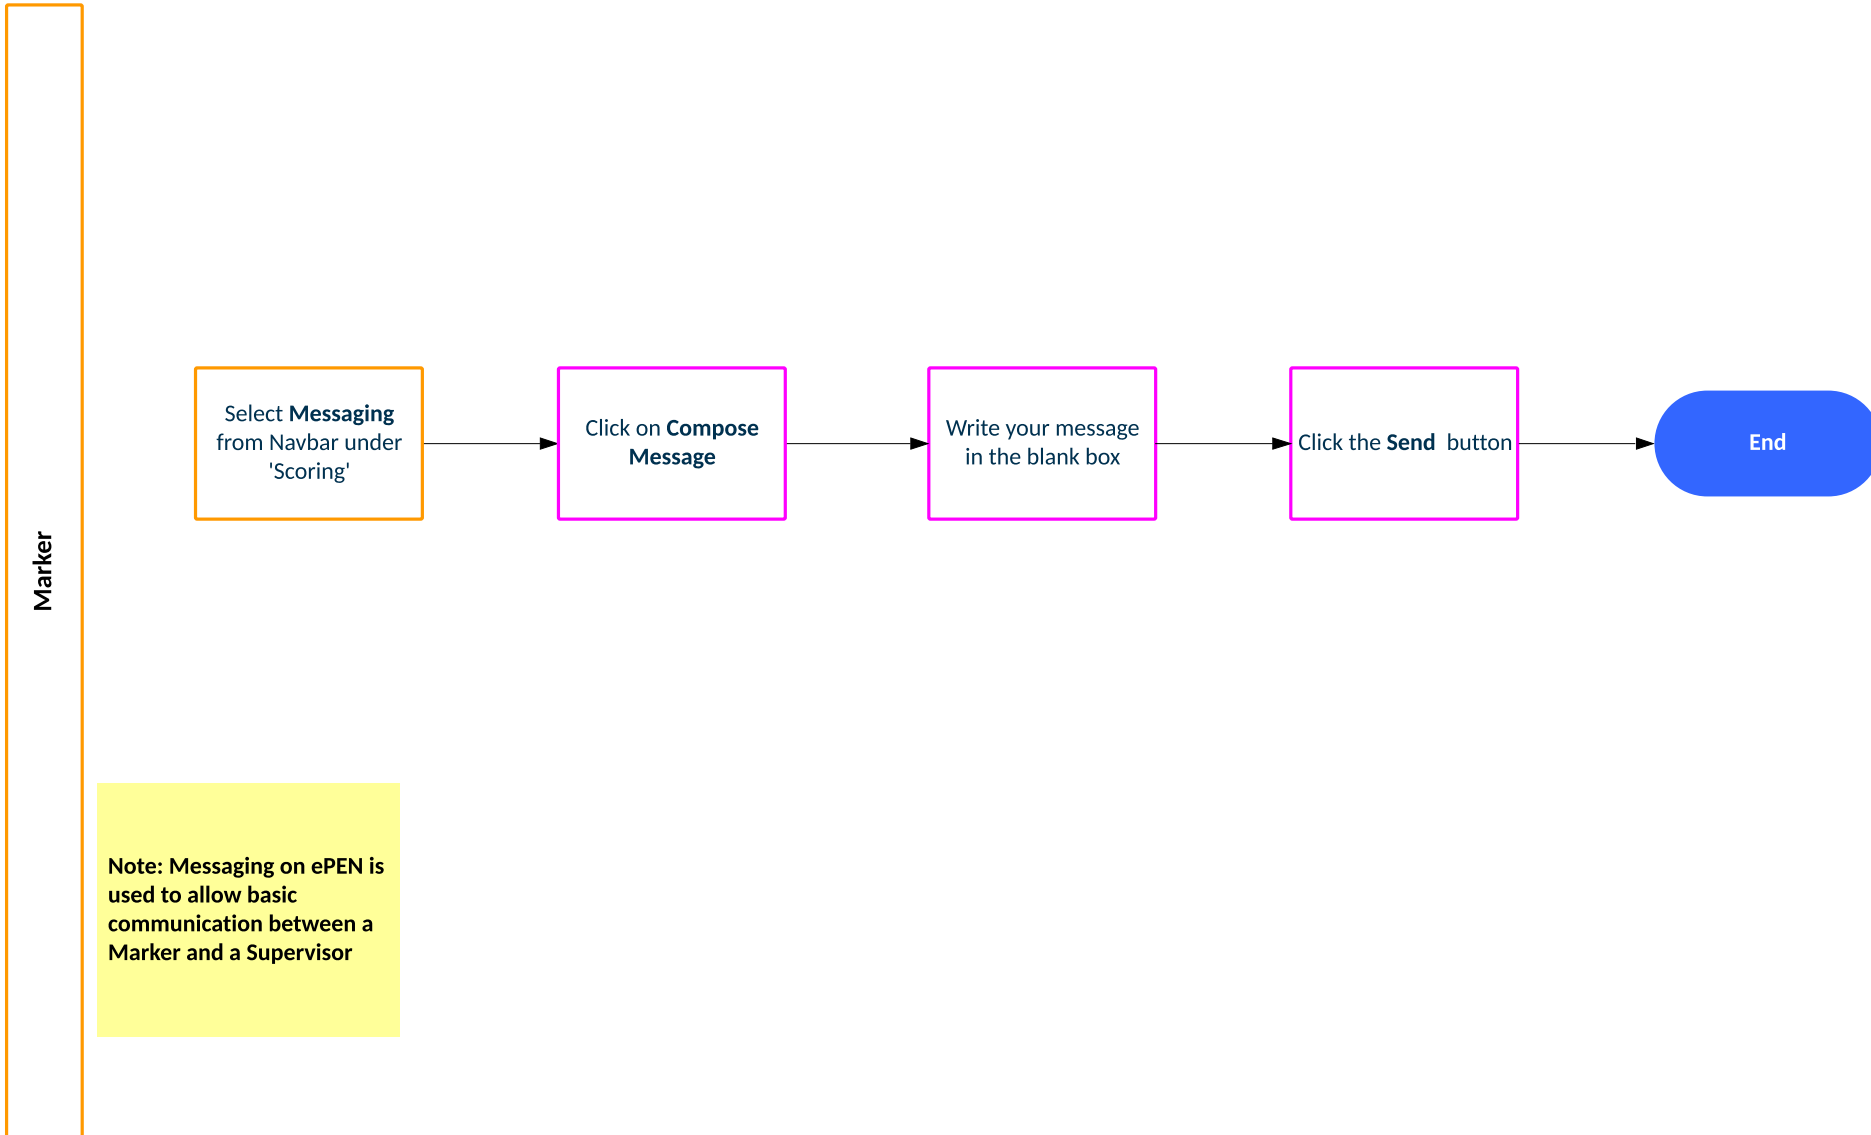

ePEN Marker activity overview

Applicable to papers which are Standardised online (OLS)

How do I send a message?

How do I change my Active Assignment?

Marker

How do I access Familiarisation marking?

How do I access and mark Practice Sets?

Note: Practice sets will be available from 08:00am on the day of the standardisation activity. You must ensure you have access to the Final Mark Scheme prior to attempting any Practice Sets. Please note you will only have access to those items you have been contracted to mark.