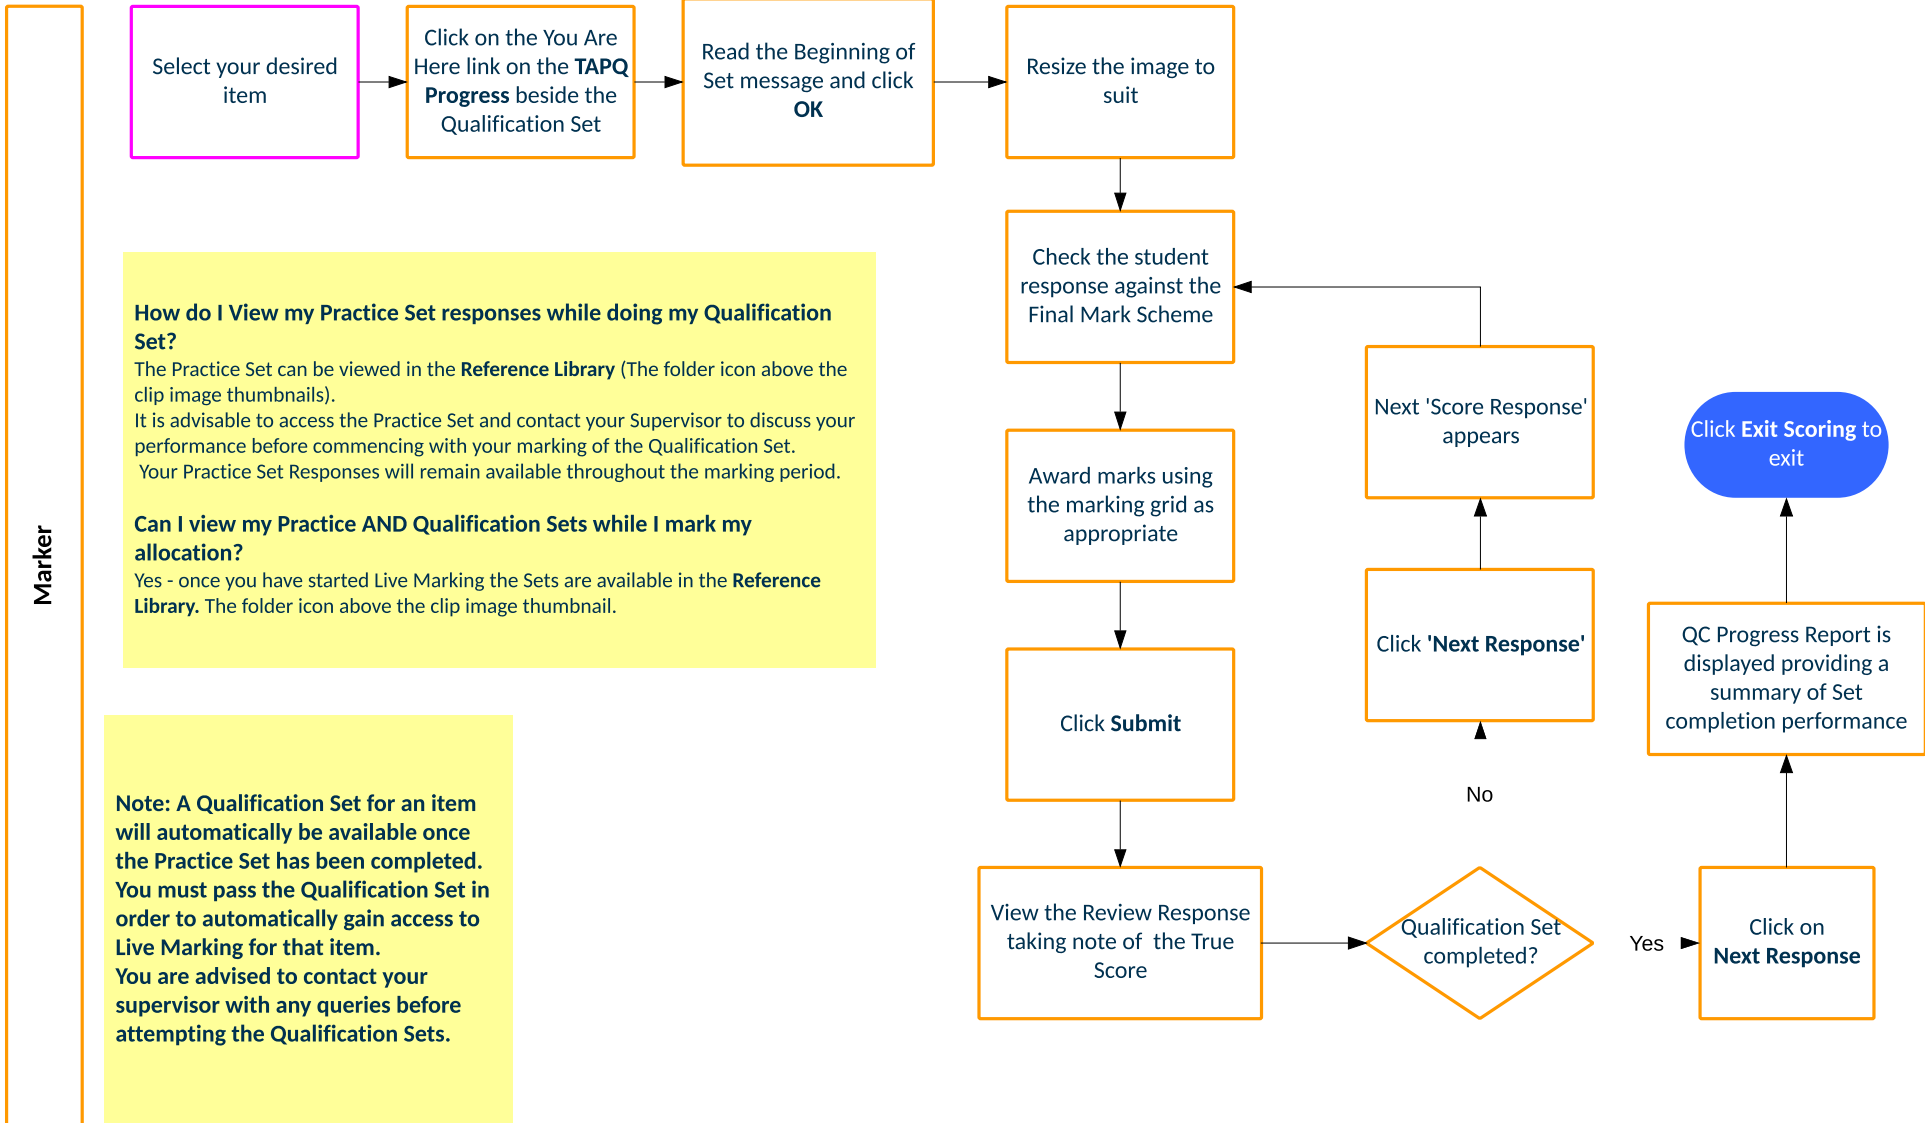

How do I access and mark Qualification Sets?