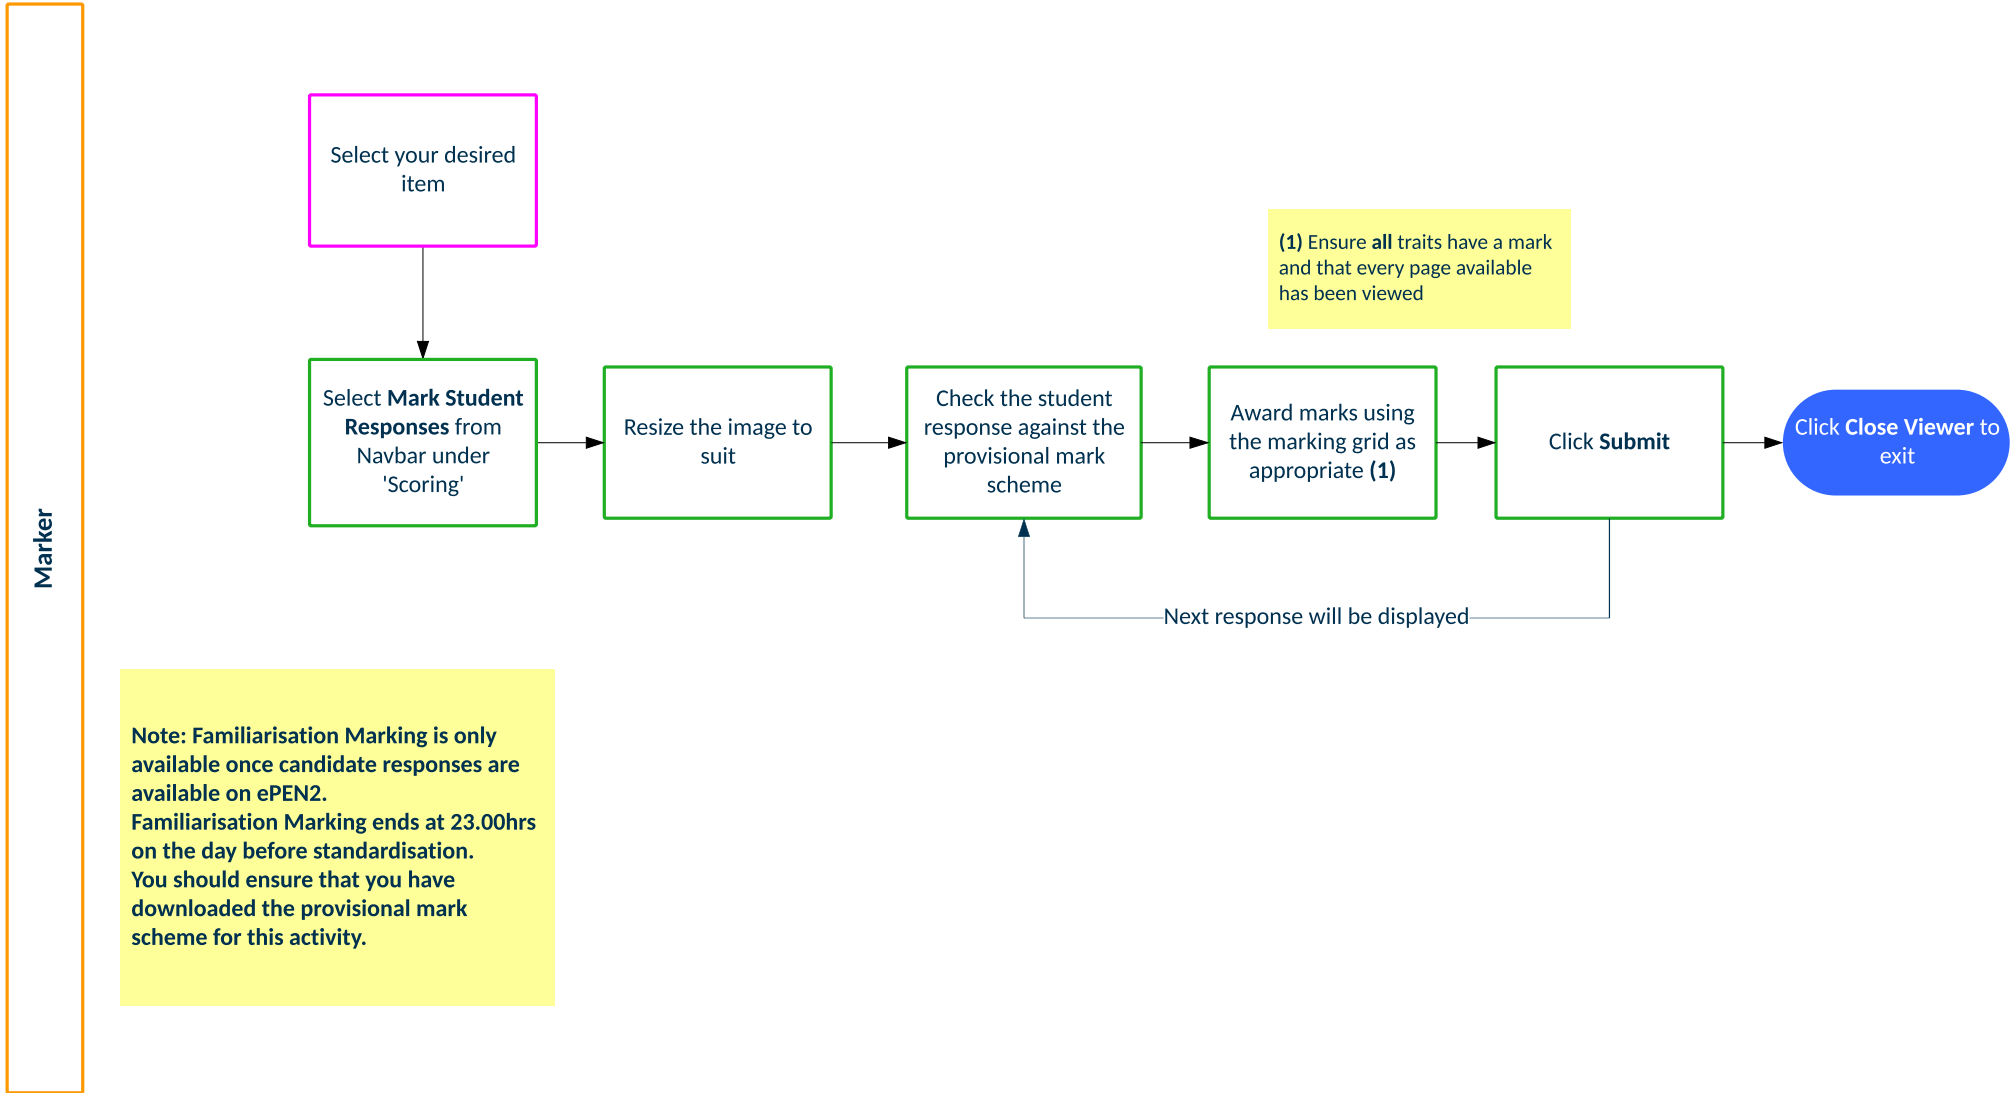

ePEN Marker activity overview

Applicable to papers which are Standardised online (OLS)

How do I send a message?

How do I change my Active Assignment?

Marker

How do I access Familiarisation marking?

How do I access and mark Practice Sets?

Note: Practice sets will be available from 08:00am on the day of the standardisation activity. You must ensure you have access to the Final Mark Scheme prior to attempting any Practice Sets. Please note you will only have access to those items you have been contracted to mark.