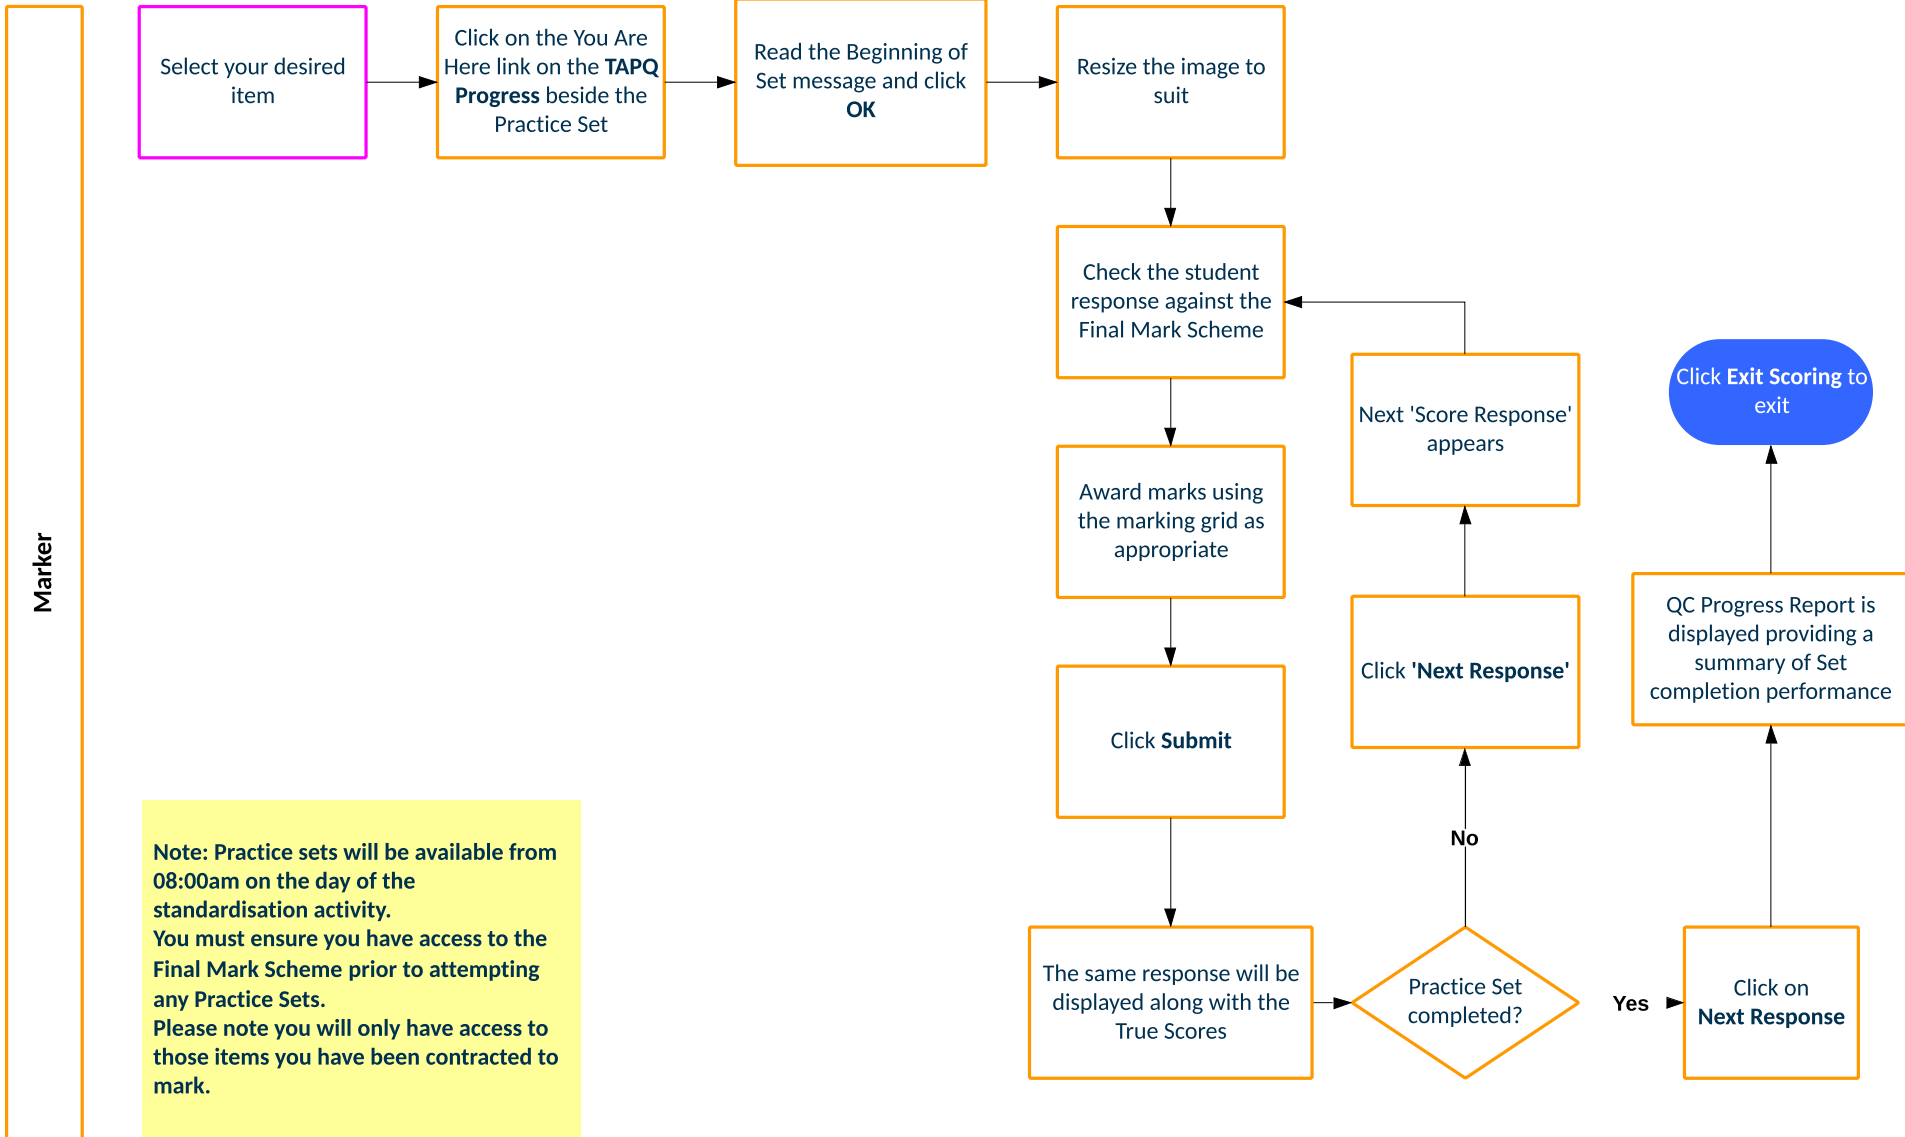

ePEN Marker activity overview

Applicable to papers which are Standardised online (OLS)

How do I send a message?

How do I change my Active Assignment?

Marker

How do I access Familiarisation marking?

How do I access and mark Practice Sets?

Note: Practice sets will be available from 08:00am on the day of the standardisation activity. You must ensure you have access to the Final Mark Scheme prior to attempting any Practice Sets. Please note you will only have access to those items you have been contracted to mark.