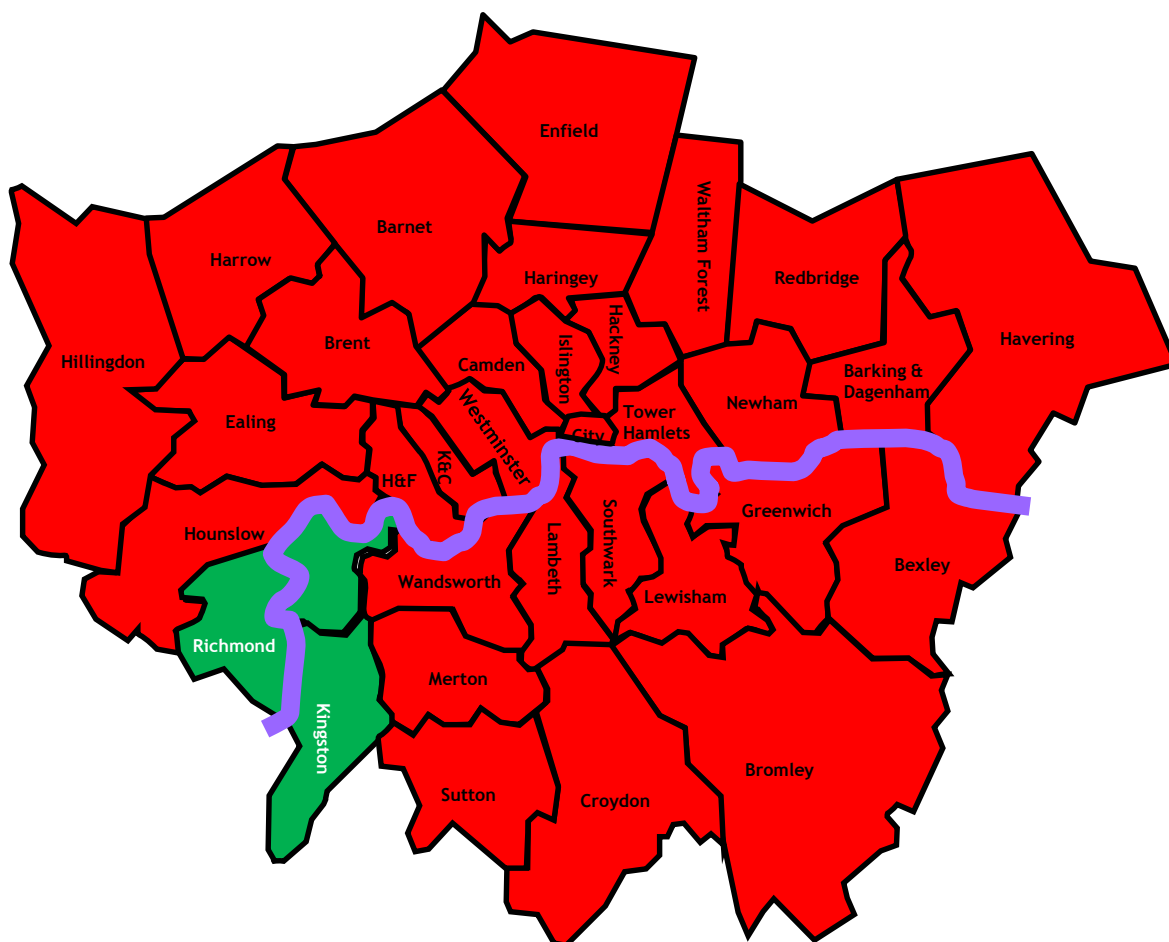

Vocational Quality Advisors By London Borough

Borough	VQA	Centre Number	Borough	VQA	Centre Number
Hammersmith & Fulham	Rhonda Simpson	101	Enfield	Rhonda Simpson	125
Kensington & Chelsea	Rhonda Simpson	101	Haringey	Rhonda Simpson	126
Camden	Rhonda Simpson	102	Harrow	Rhonda Simpson	127
Islington	Rhonda Simpson	103	Havering	Rhonda Simpson	128
Hackney	Rhonda Simpson	104	Hillingdon	Rhonda Simpson	129
City of London & Tower Hamlets	Rhonda Simpson	105	Hounslow	Rhonda Simpson	131
Greenwich	Rhonda Simpson	106	Newham	Rhonda Simpson	132
Lewisham	Rhonda Simpson	107	Redbridge	Rhonda Simpson	133
Southwark	Rhonda Simpson	108	Waltham Forest	Rhonda Simpson	134
Lambeth	Rhonda Simpson	109	Bexley	Rhonda Simpson	141
Wandsworth	Rhonda Simpson	110	Bromley	Rhonda Simpson	142
Westminster	Rhonda Simpson	112	Croydon	Rhonda Simpson	143
Barking & Dagenham	Rhonda Simpson	121	Kingston	Sue Smith	144
Barnet	Rhonda Simpson	122	Merton	Rhonda Simpson	145
Brent	Rhonda Simpson	123	Richmond	Sue Smith	146
Ealing	Rhonda Simpson	124	Sutton	Rhonda Simpson	147

Please note: Not all centres conform to the Cambridge Number system. For centres with numbers that do not conform to the boroughs above, please consult the map and contact the Vocational Quality Advisor who covers your London borough.