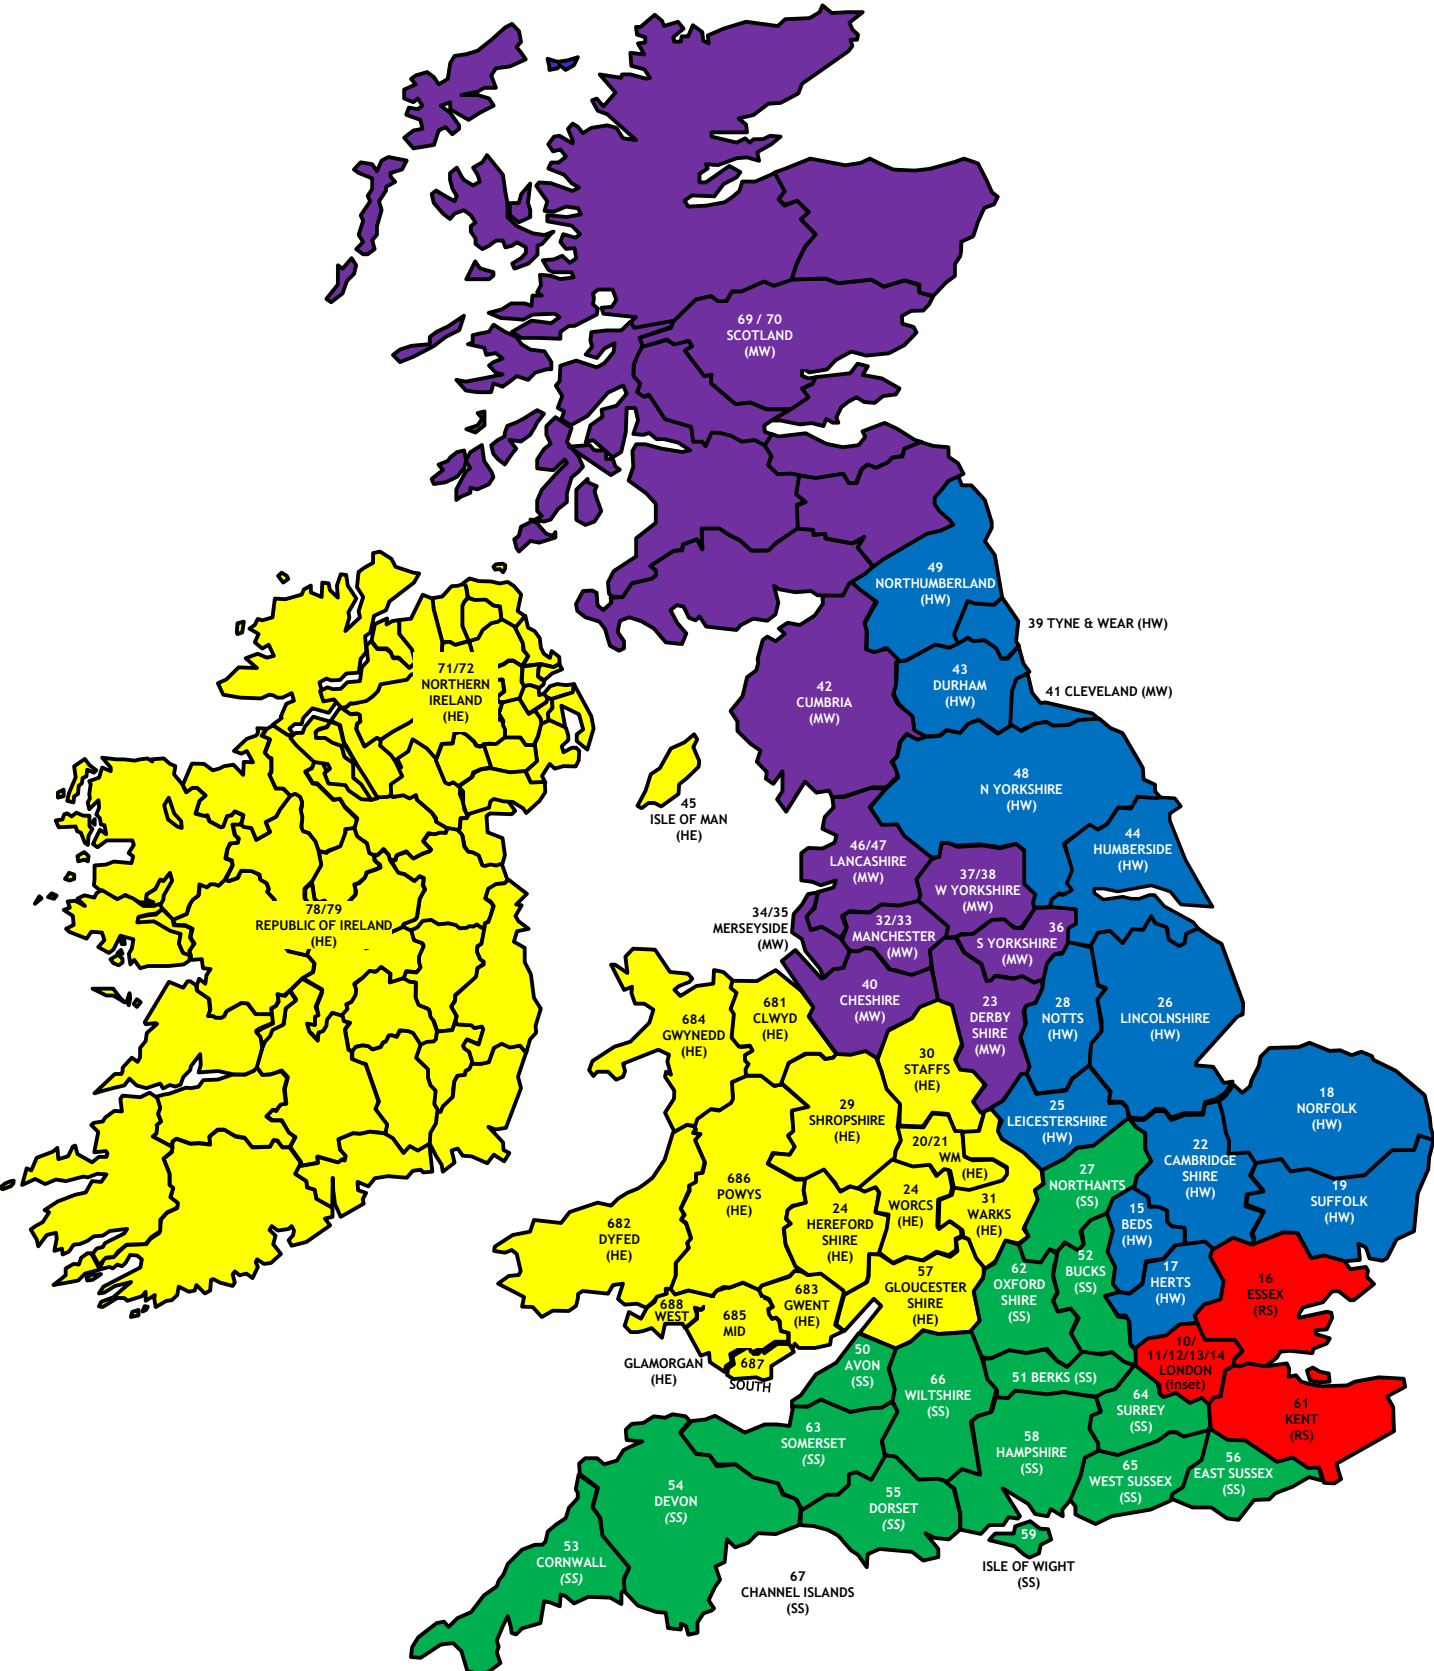

Vocational Quality Advisors

By UK Region (From 1 April 2017)