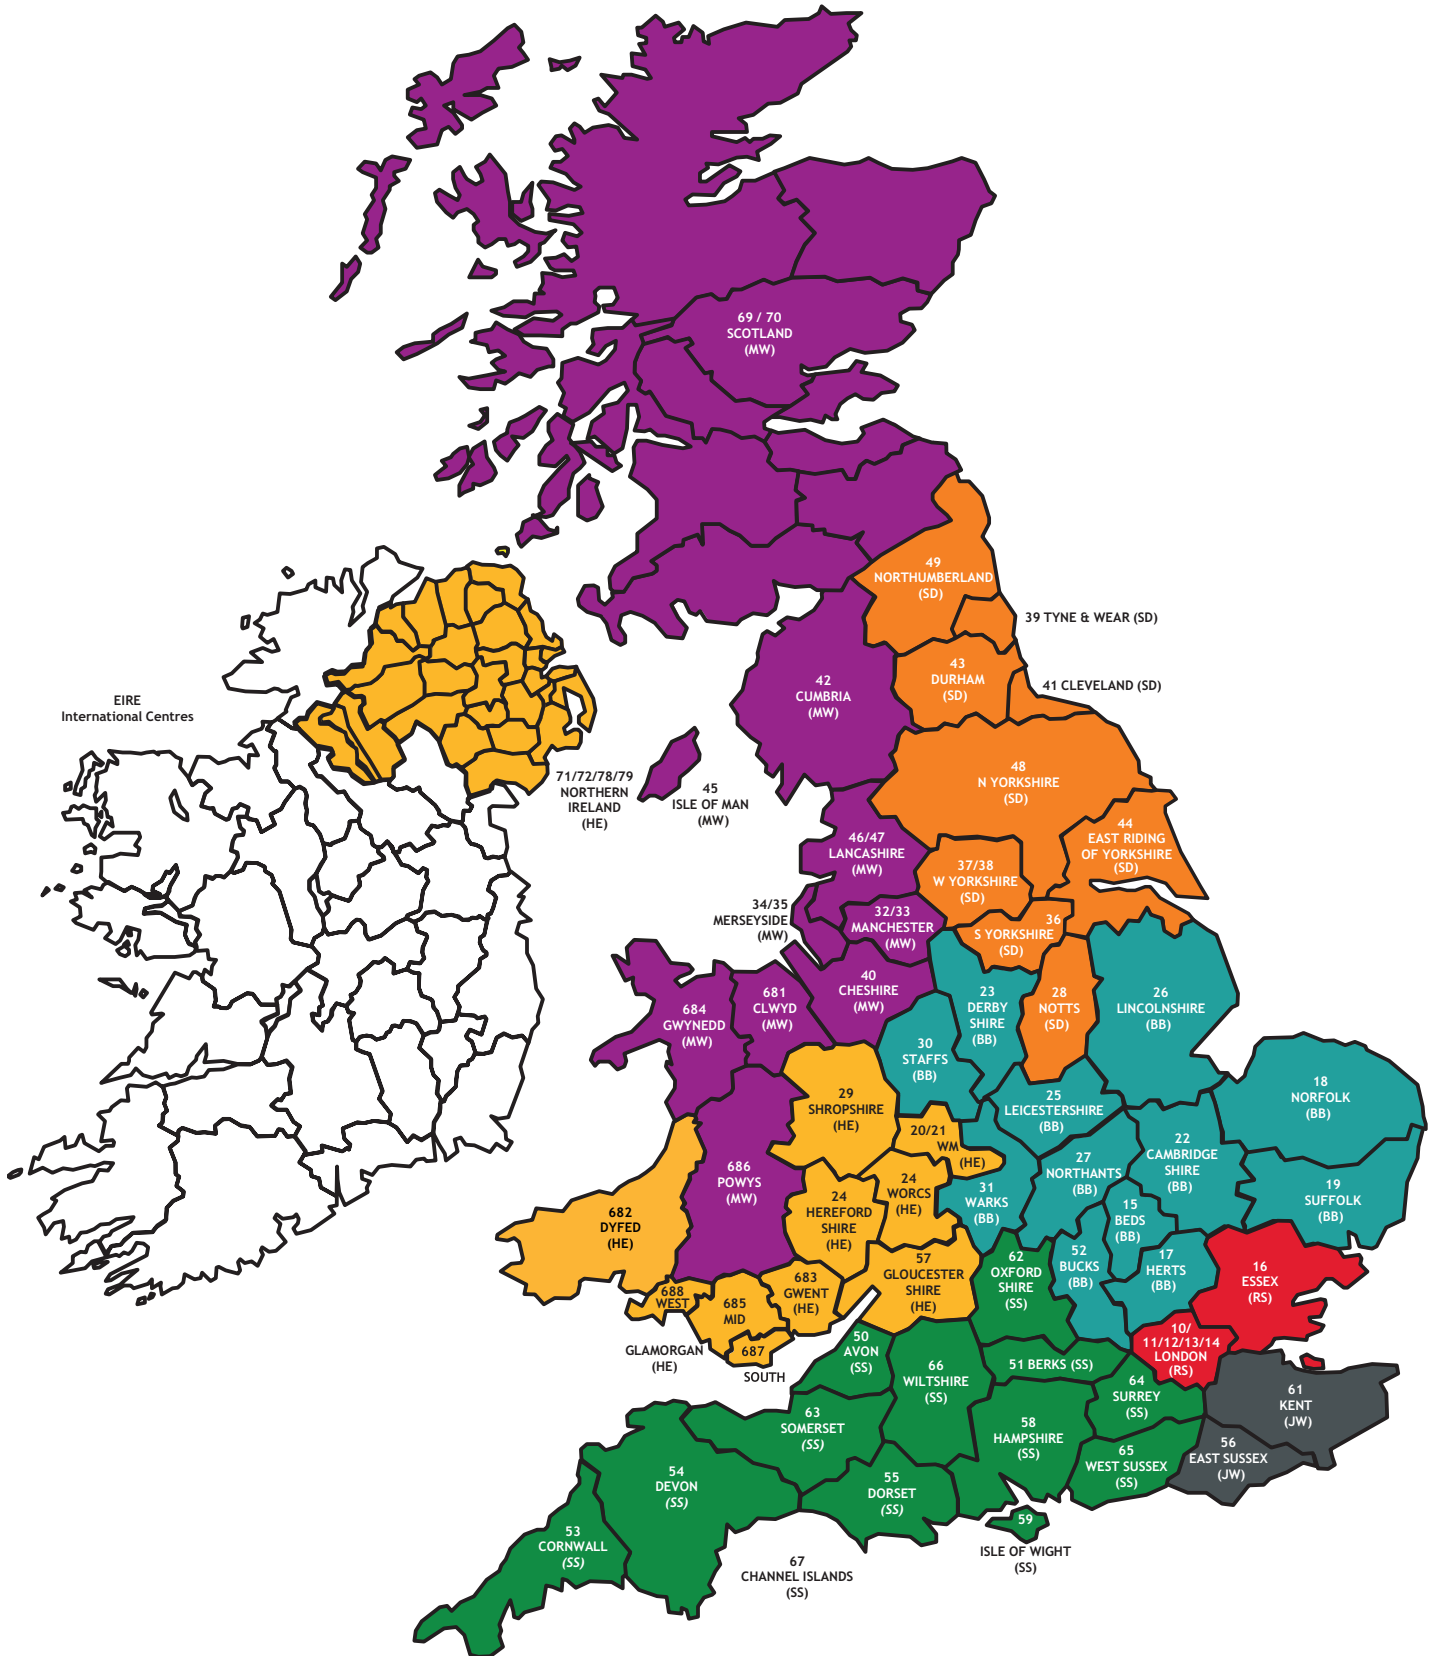

Pearson

Vocational Quality Advisor Regions From 1 September 2018

Pearson

Vocational Quality Advisor Regions From 1 September 2018

Tel: 0344 463 2535 (Schools, Colleges and Further Education)

Tel: 0344 576 0045 (Training providers and Employers)

Calls cost 3p per minute plus your phone company's access charge.

Email: qualitynominees@pearson.com

Please note: Not all centres conform to the Cambridge Number system. If in doubt, please consult the map and contact the Vocational Quality Advisor who covers your county/London Borough.

Region	Centre Range	Region	Centre Range	Vocational Quality Advisor
Bedfordshire Buckinghamshire Cambridgeshire Derbyshire Hertfordshire Leicestershire	15 52 22 23 17 25	Lincolnshire Norfolk Northamptonshire Staffordshire Suffolk Warwickshire	26 18 27 30 19 31	Bill Birkin BB
Gloucestershire Herefordshire Northern Ireland South Wales	57 24 71, 72, 78, 79 682, 683, 685, 687, 688	Shropshire West Midlands, Worcestershire	29 20,21 24	Helen Elshaw HE
East Sussex	56	Kent	61	Jon Wolton JW
British Overseas Cheshire Cumbria Greater Manchester Isle of Man	40 42 32, 33 45	Lancashire Merseyside Mid Wales North Wales Scotland	46,47 34, 35 686 681, 684 69,70	Michele Watson MW
Essex	16	Greater London	10, 11, 12, 13, 14	Rhonda Simpson RS
Cleveland County Durham East Riding of Yorkshire North Yorkshire Northumberland	41 43 44 48 49	Nottinghamshire South Yorkshire Tyne & Wear West Yorkshire	28 36, 37 39 37, 38	Sally Dodsley SD
Avon (Bristol) Berkshire Channel Islands Cornwall Devon Dorset Hampshire	50 51 67 53 54 55 58	Isle of Wight Oxfordshire Somerset Surrey West Sussex Wiltshire	59 62 63 64 65 66	Sue Smith SS