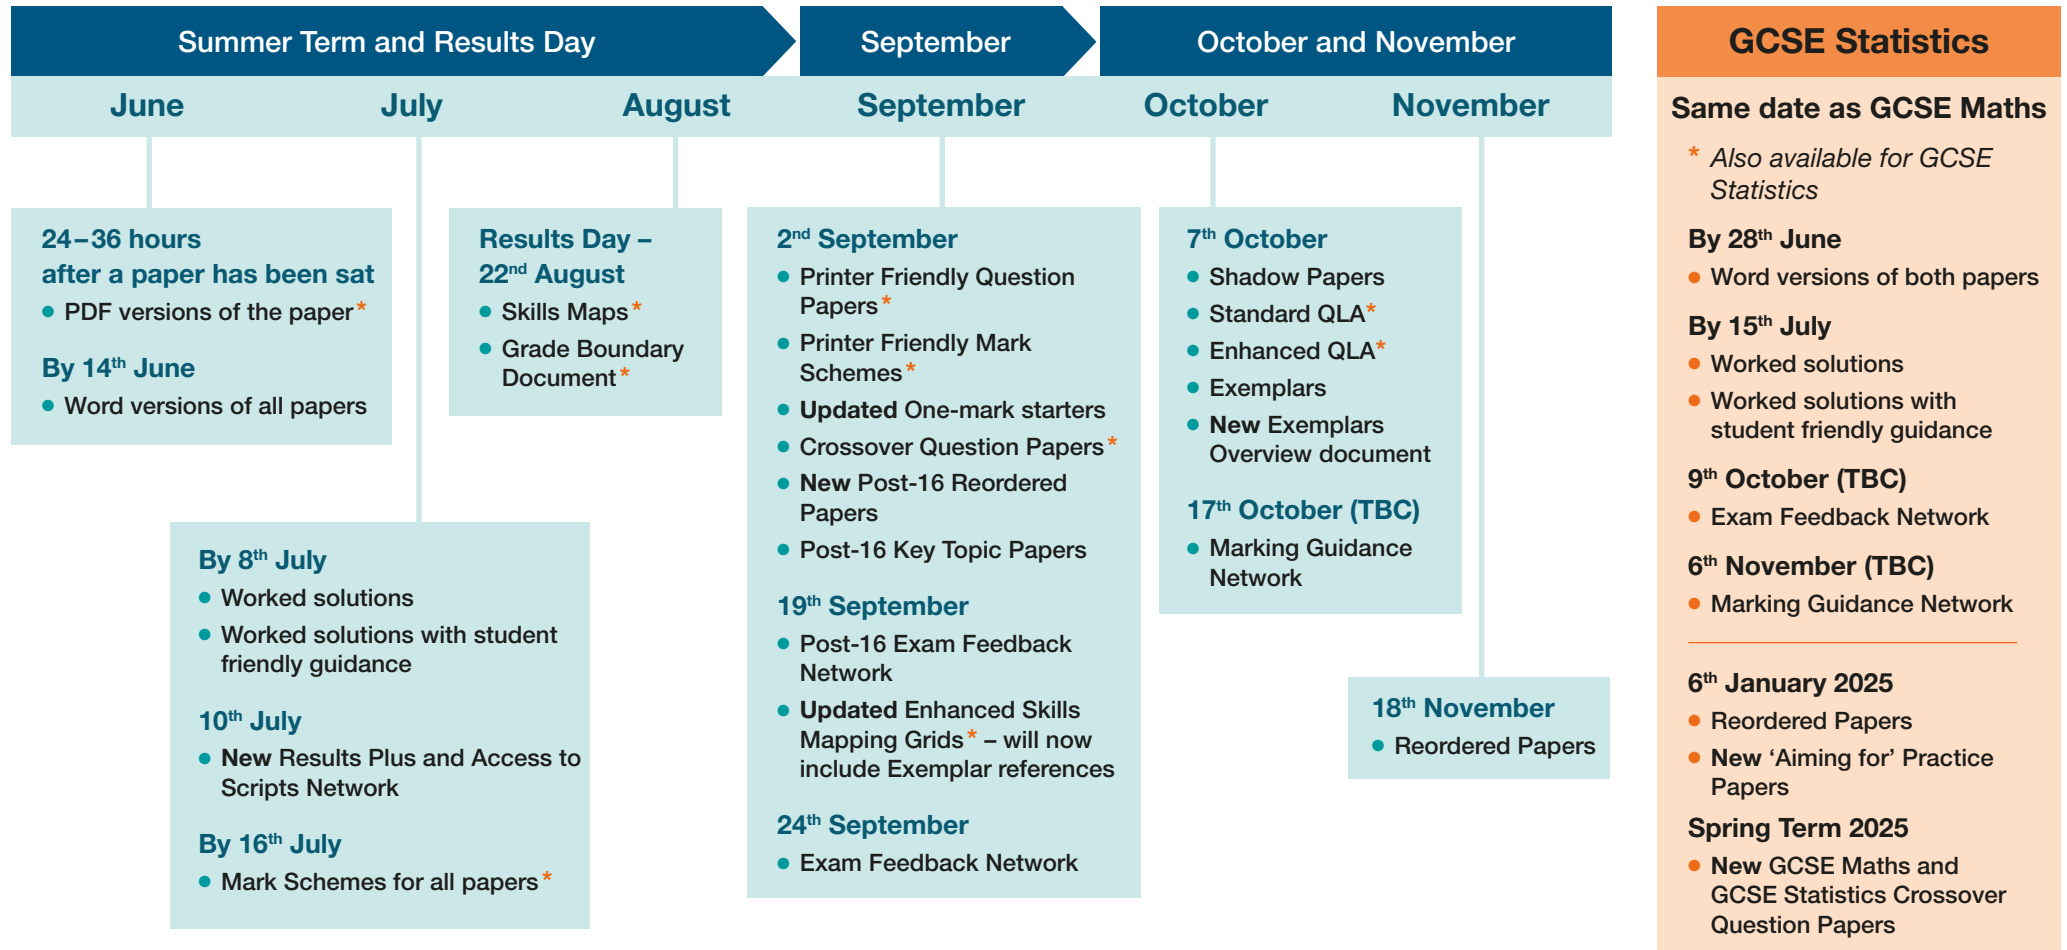

# Pearson Edexcel GCSE Maths Post-Series Support Summer 2024

Our post-series support is designed to make your life easier. Here is when you can expect our Resources, Support and Online Networks following the Summer 2024 exams for GCSE Maths and GCSE Statistics, helping you plan for 2024/25.