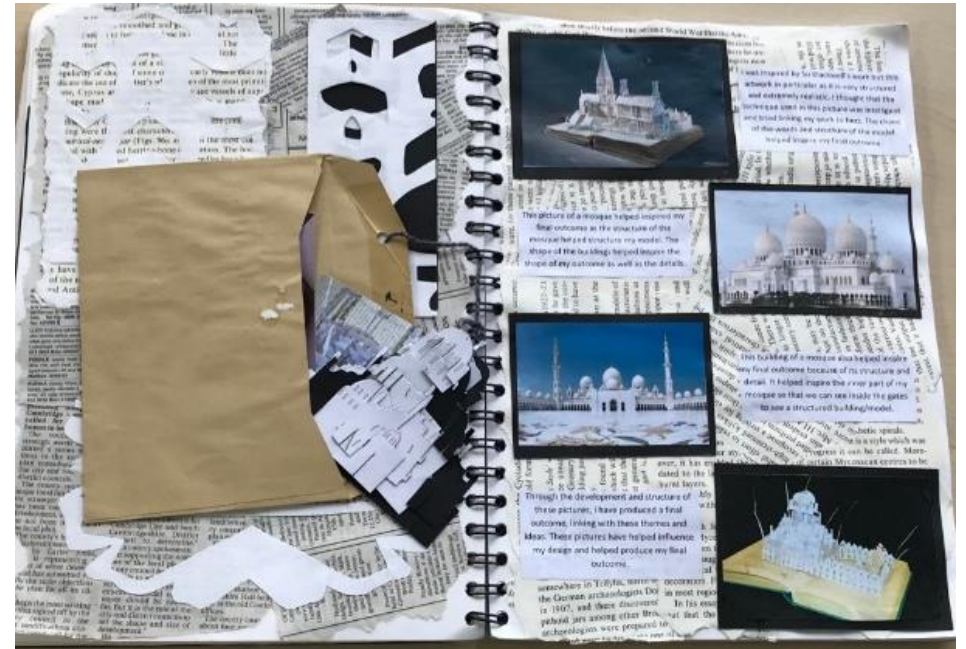

Component 1 Art, Craft and Design

Standard mark = 40

Thoughtful
Skillful

AO1	AO2	AO3	AO4	Total
10	10	10	10	40

Standard mark = 40

Standard mark = 40

Standard mark = 40

Thoughtful
Skillful